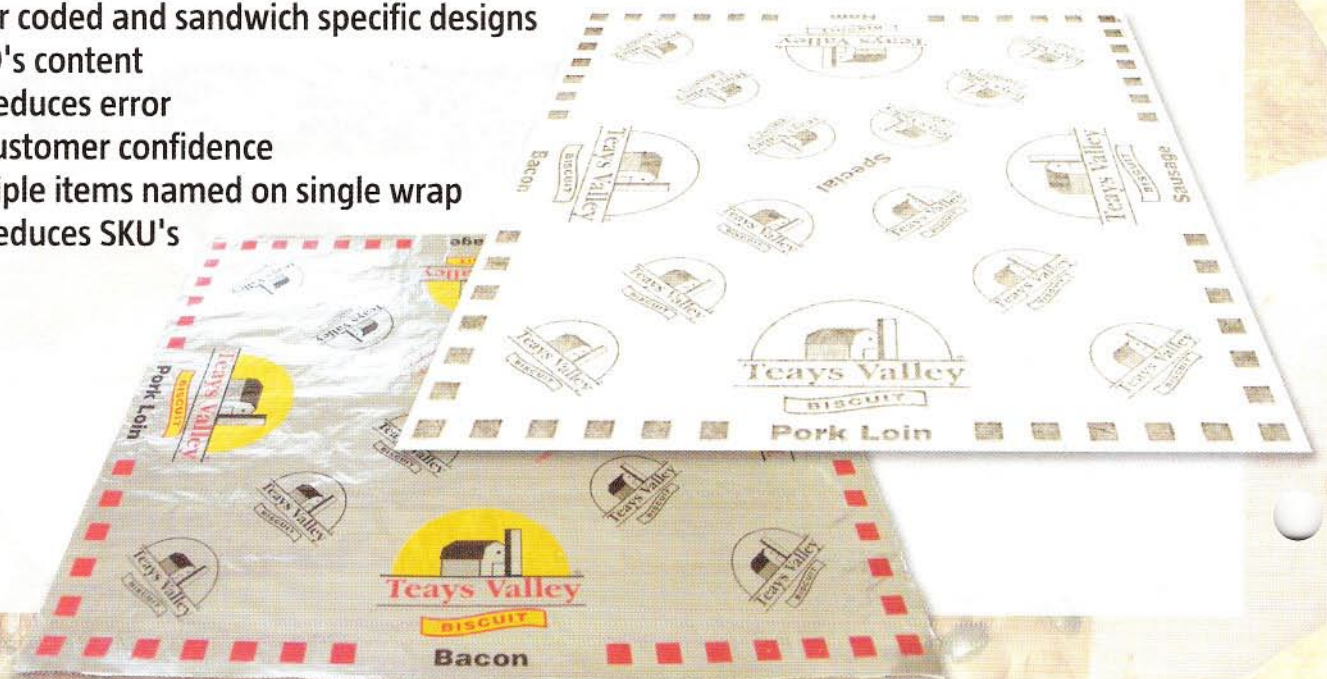

General Packaging Products, Inc.

1700 South Canal Street, Chicago, Illinois, 60616

(800) 621-1921 • Fax (312) 226-4027

www.generalpk.com

Foodservice Sandwich Wraps and Basket Liners

Foil Laminated Sandwich Wraps

Custom/Stock Designs & Sizes

Custom

- 100M sheet minimum for all custom items
- Print up to 6 colors
- Custom sizes up to 24" x 24"
- Complete graphics department to help design your product
- Custom lamination patterns and backside print capability
- Front to back registered designs

Stock

- Color coded and sandwich specific designs
 - ◆ ID's content
 - ◆ Reduces error
 - ◆ Customer confidence
- Multiple items named on single wrap
 - ◆ Reduces SKU's

Paper Wraps & Basket Liners

- **Drywax**

- **Basket Liners**

- ◆ Available in Genwax, Drywax and Grease Resistant materials
- ◆ Ink can be locked-in between paper & coating

- **Large Wraps In Stock**

- ◆ Up to 16"x20"
- ◆ Larger sizes available upon request